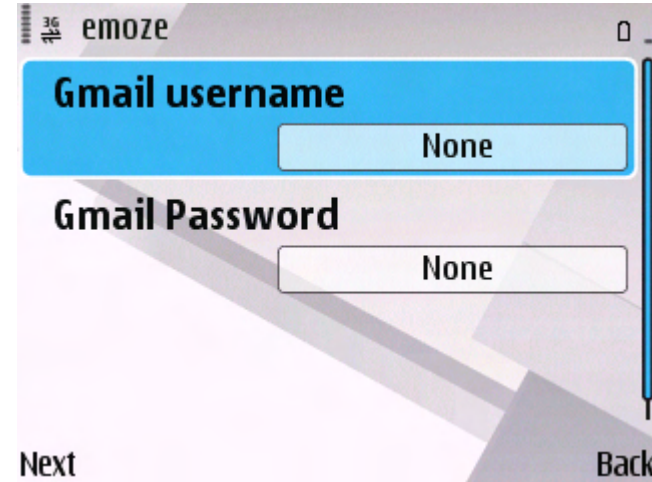

Simple

- **Easy to install and configure – just 2 easy steps**
  - Select Account and enter User Name and Password

- **Intuitive, user-friendly interfaces**
- **Broad support for most popular email attachments**