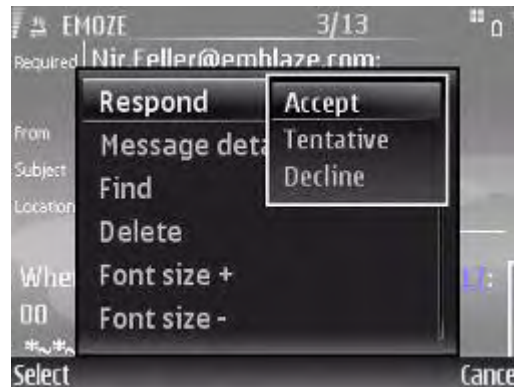

More Smart Functionality

Multiple Accounts

View Email in HTML

View Attach Size/Name

View Sub-Folders

Meeting Requests

FB Friends List

Simple

- **Combines the familiar email experience with the ease of mobile texting**
- **Requires only the simplest DATA plan**
 - WAP connection is enough to access Emoze

add account + email + password >> push
“2 easy steps in about 30 seconds”

Secure

- Enhanced device authentication to Emoze gateway
- Secondary authentication to personal email data source
- End-to-end encryption (AES) optimized for mobile devices
- No storage of usernames/passwords beyond the mobile device
- Smart routing with no “store and forward”
- No data loss or data recovery required
- Over 90% compression for minimum and fast DATA transfer