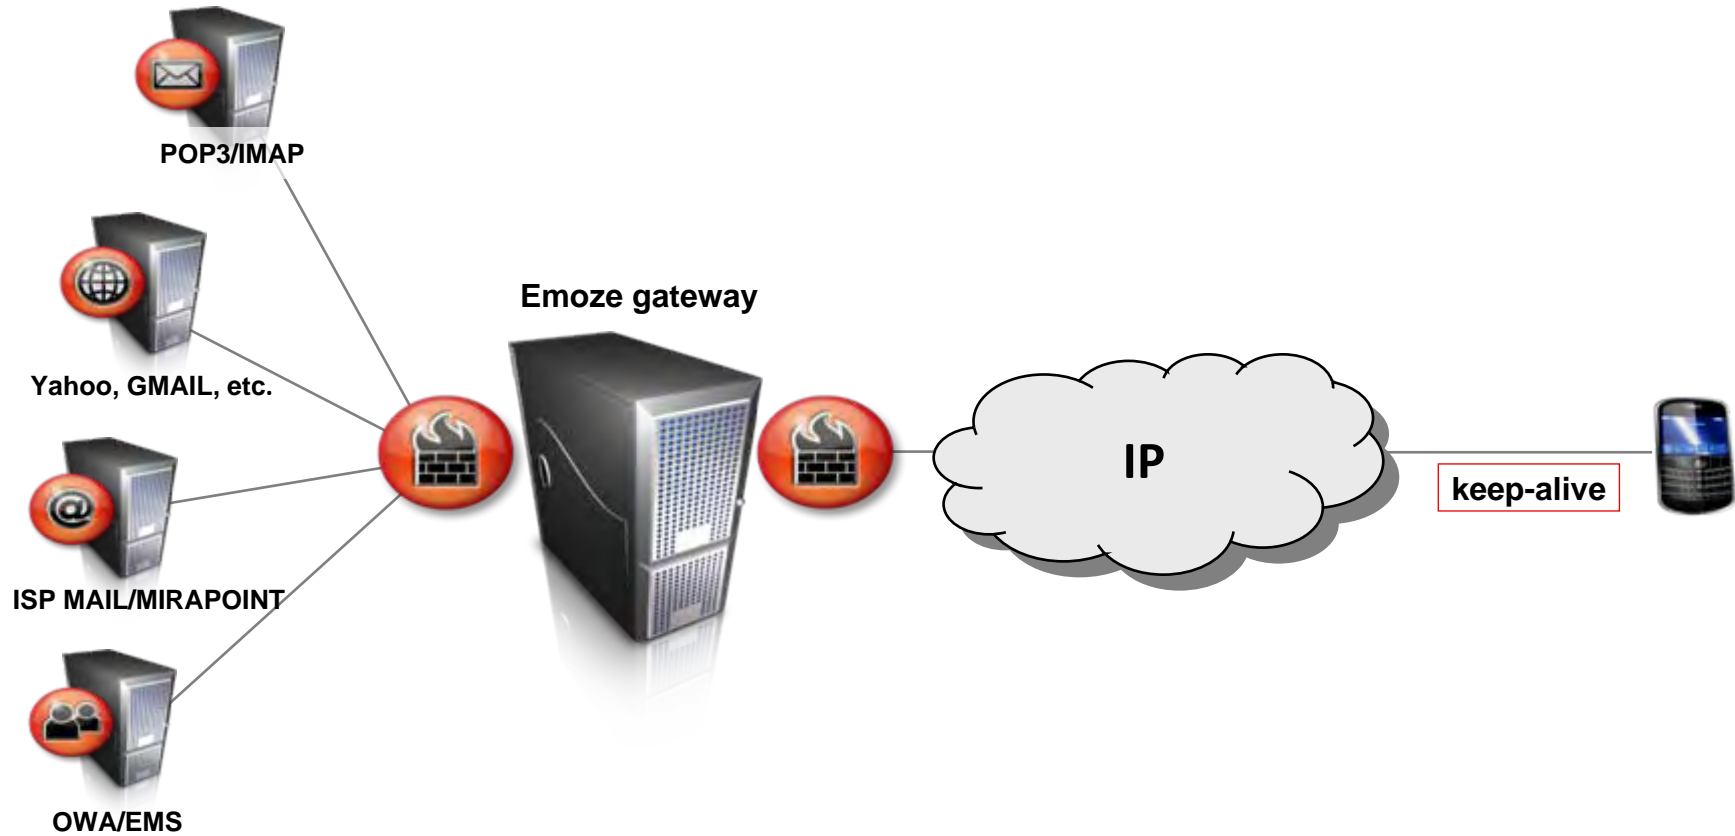

Emoze Architecture