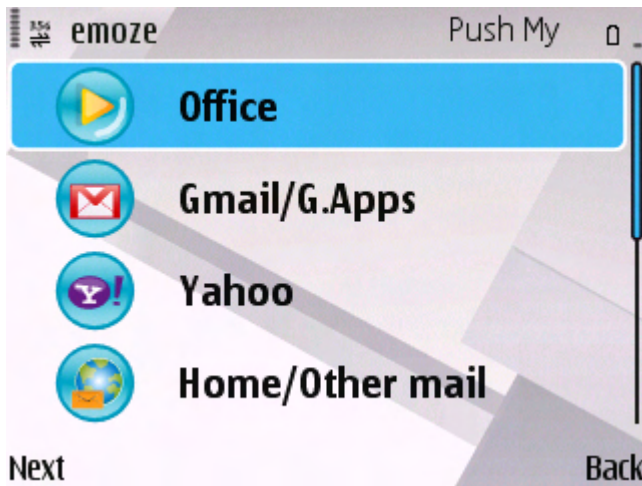

Simple

- **Easy to install and configure – just 2 easy steps**
  - Select Account and enter User Name and Password

- **Intuitive, user-friendly interfaces**
- **Broad support for most popular email attachments**